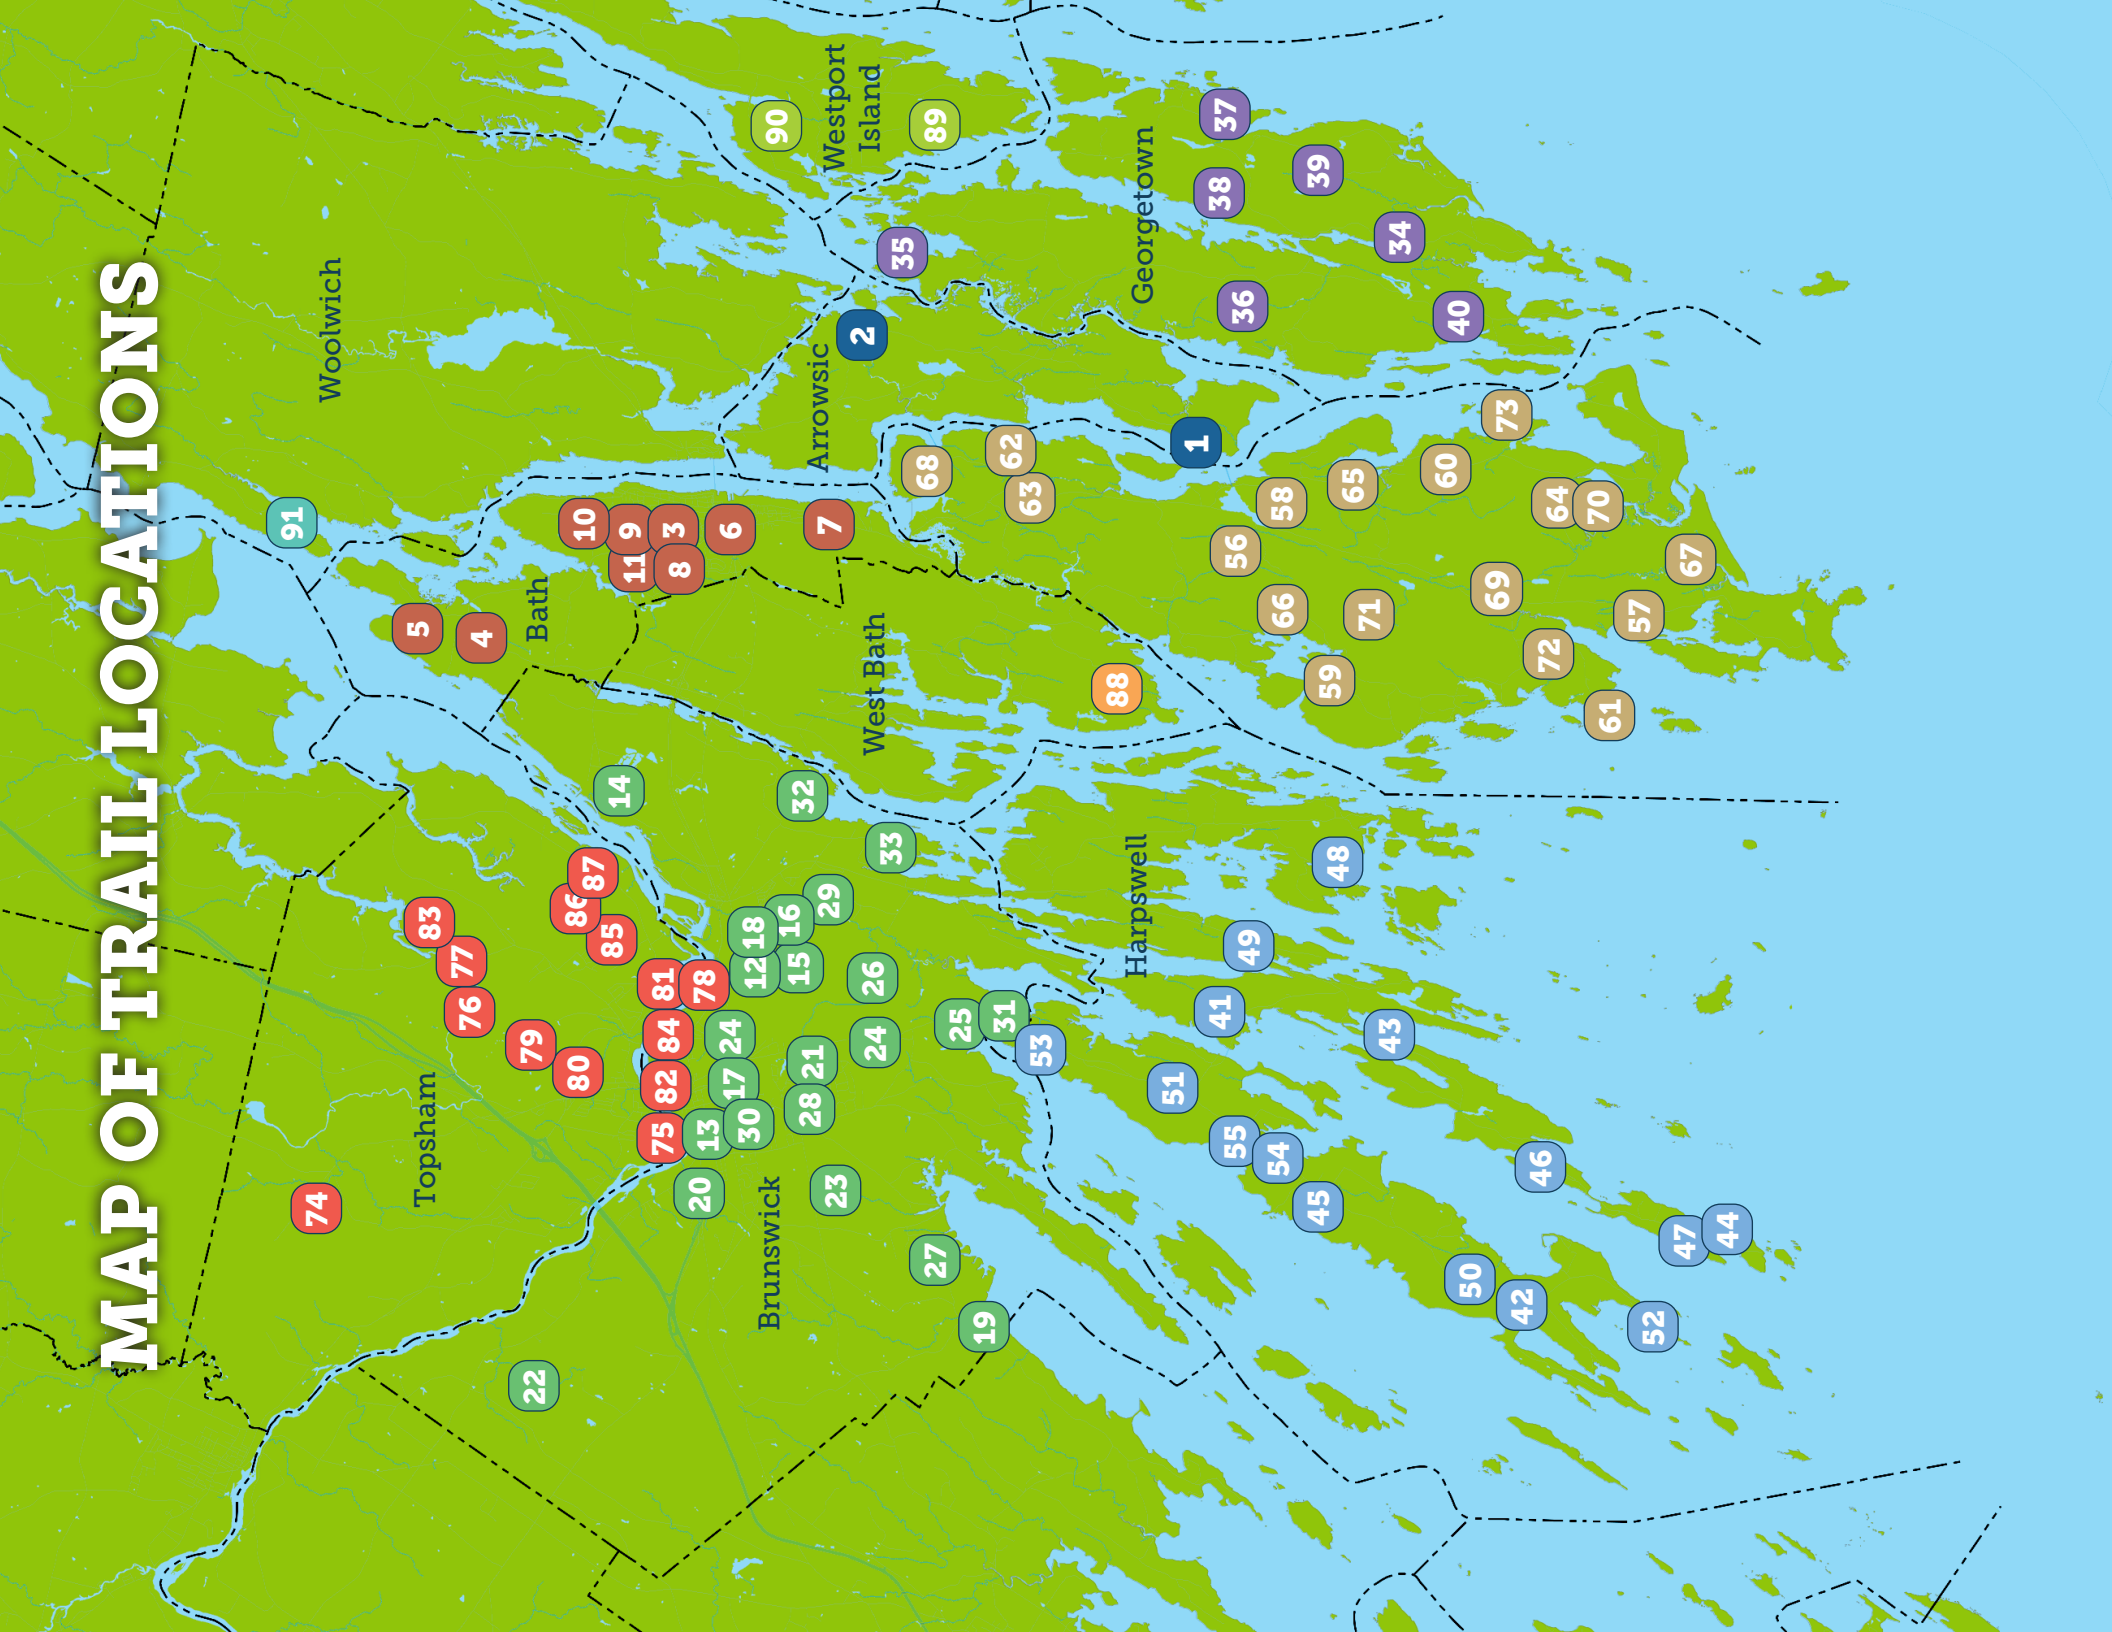

MAP OF TRAIL LOCATIONS

- 1. Bald Head Preserve
- 2. Mill Pond Preserve
- 3. Bath Area YMCA
- 4. Bath Golf Course
- 5. Butler Head Preserve
- 6. Goddards Pond
- 7. Lily Pond Community Forest
- 8. McMann Athletic Complex
- 9. Sewall Woods Preserve
- 10. Thorne Head Preserve
- 11. Whiskeag Trail
- 12. Androscoggin River Bicycle Path
- 13. Androscoggin River Walk
- 14. Bay Bridge Landing Wetland Park
- 15. Brunswick Landing Perimeter Trail
- 16. Brunswick Landing YMCA
- 17. Brunswick Mall
- 18. Brunswick Parks & Recreation
- 19. Chase Reserve
- 20. Coffin Pond Recreation Area
- 21. Coffin's Ice Pond
- 22. Cox Pinnacle
- 23. Crystal Spring Farm
- 24. Greater Commons & Town Commons
- 25. Kate Furbish Preserve
- 26. Lishness Field
- 27. Maquoit Bay Conservation Land
- 28. Mid Coast Center for Community Health & Wellness
- 29. Neptune Woods
- 30. People Plus
- 31. Skolfield Preserve
- 32. Woodward Cove
- 33. Woodward Point Preserve
- 34. Berry Woods Preserve
- 35. Flying Point Preserve
- 36. Higgins Mountain Preserve
- 37. Ledgewood Preserve
- 38. Loring Conant Preserve
- 39. Morse Pond Preserve
- 40. Weber Kelly Preserve
- 41. Cliff Trail
- 42. Curtis Farm Preserve
- 43. Devil's Back Trail Area
- 44. Giant's Stairs Trail and McIntosh Lot Preserve
- 45. Hackett and Minot Trails
- 46. Houghton Graves Park
- 47. Johnson Field Preserve
- 48. Little Ponds Preserve
- 49. Long Reach Preserve
- 50. Mitchell Field
- 51. Otter Brook Preserve
- 52. Potts Point Preserve
- 53. Skolfield Shores Preserve
- 54. Widgeon Cove Trail
- 55. Wilson's Cove Trail
- 56. Bijhouwer Preserve
- 57. Bill Jayne Trail at Small Point Preserve
- 58. Cooley Preserve at Center Pond
- 59. Denny Reed Trail
- 60. Duley Farm
- 61. Gamble Preserve at West Point
- 62. Greenleaf Preserve
- 63. Mary's Woods
- 64. McDonald Marsh Preserve
- 65. McKay Farm
- 66. Mica Mine Trail
- 67. Morse Mountain Trail
- 68. Noble Hill Preserve
- 69. Ridgewell Preserve and Town Forest
- 70. Spirit Pond Preserve and McDonald Sanctuary
- 71. Sprague Pond Loop Trail
- 72. Totman Cove Preserve
- 73. Wilbur Preserve at Cox's Head
- 74. Androscoggin Woods
- 75. Bridge to Bridge Trail/Riverwalk
- 76. Cathance River Nature Preserve
- 77. Cathance River Trail at Head of Tide Park
- 78. Foreside Recreation
- 79. Highland Green Golf Course
- 80. Mt. Ararat High School Trails
- 81. Recreation Fields Trails
- 82. River Landing Trail
- 83. Tarbox Preserve
- 84. Topsham Public Library Eagle Path
- 85. Topsham Ponds
- 86. Topsham Town Landing Trail
- 87. Topsham Transfer Station
- 88. Green Point Preserve
- 89. Bonyun Preserve
- 90. Carl & Barbara Segerstrom Preserve at Squam Creek
- 91. Merrymeeting Fields Preserve